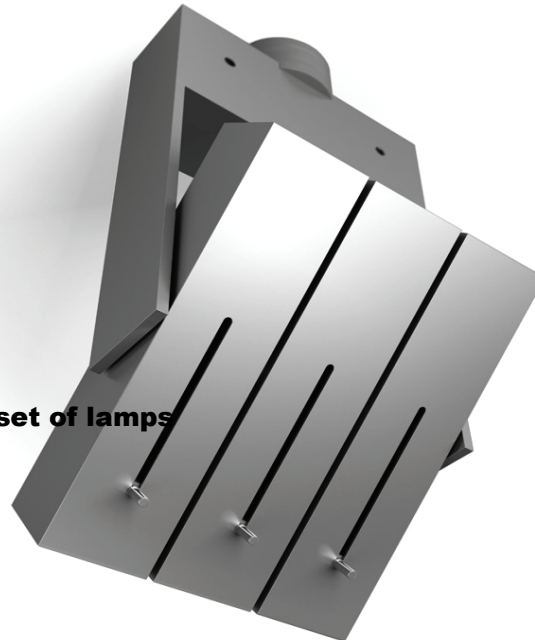

KVADRA set of lamps

KTA30 and KVP300